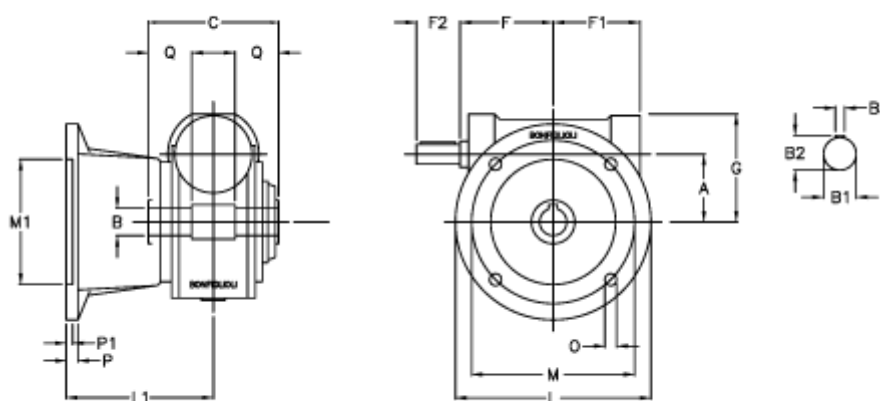

Data Sheet

Article number: 3901044046600

Description: Worm gear with solid input shaft
VF 44FA-46-HS

Measures

a	= 44.6	F1 = 54	P = 9
B	= 18	F2 = 30	P1 = 7
B1	= 11	g = 71	Q = 24.5
B2	= 12.5	L = 110	
B3	= 4	L1 = 90	
C	= 64	m = 87	
Description	= VF 44FA-xx-HS	M1 = 60	
F	= 54	O = 8.5	